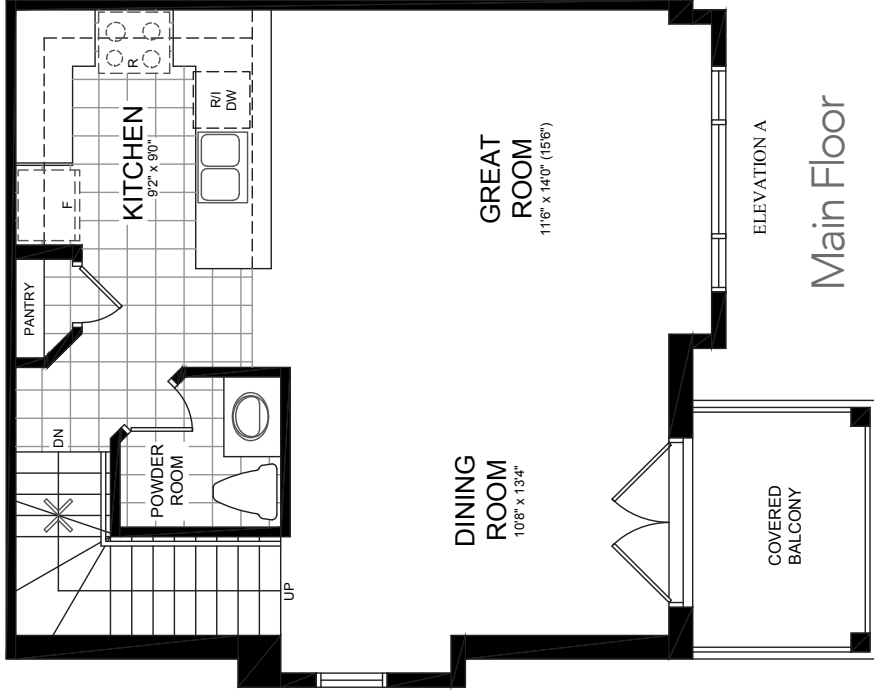

the Fuschia

From 1,402 sq.ft.

Main Floor

Second Floor

Opt. Second Floor

Ground Floor

notes:

All plans and dimensions are approximate and subject to change at the discretion of the Vendor. Actual useable floor space may vary from stated floor area. E. & O.E.