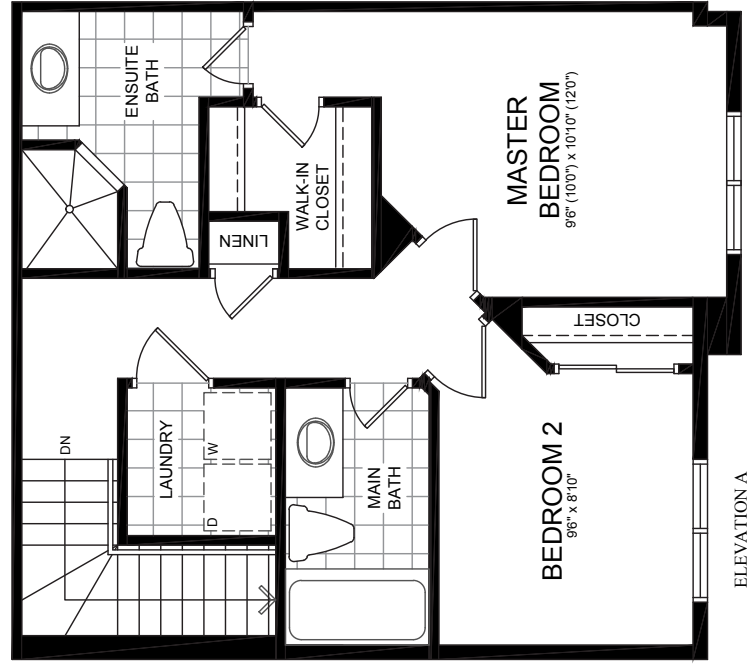

the Fuschia

From 1,402 sq.ft.

Main Floor

Second Floor

Opt. Second Floor

Ground Floor

notes:

All plans and dimensions are approximate and subject to change at the discretion of the Vendor. Actual useable floor space may vary from stated floor area. E. & O.E.