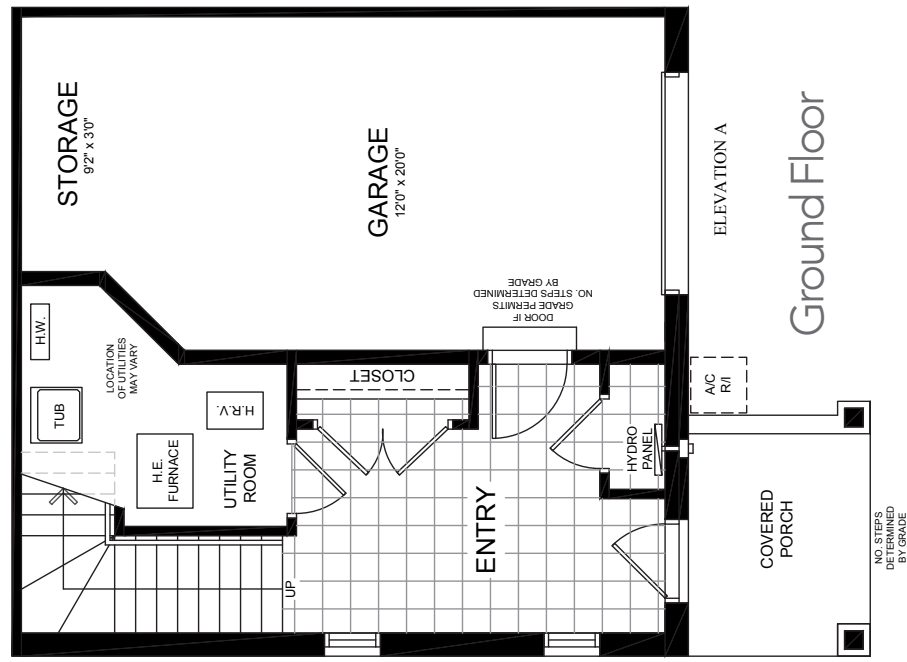

the Fuschia

From 1,402 sq.ft.

Main Floor

Second Floor

Opt. Second Floor

Ground Floor

notes:

All plans and dimensions are approximate and subject to change at the discretion of the Vendor. Actual useable floor space may vary from stated floor area. E. & O.E.