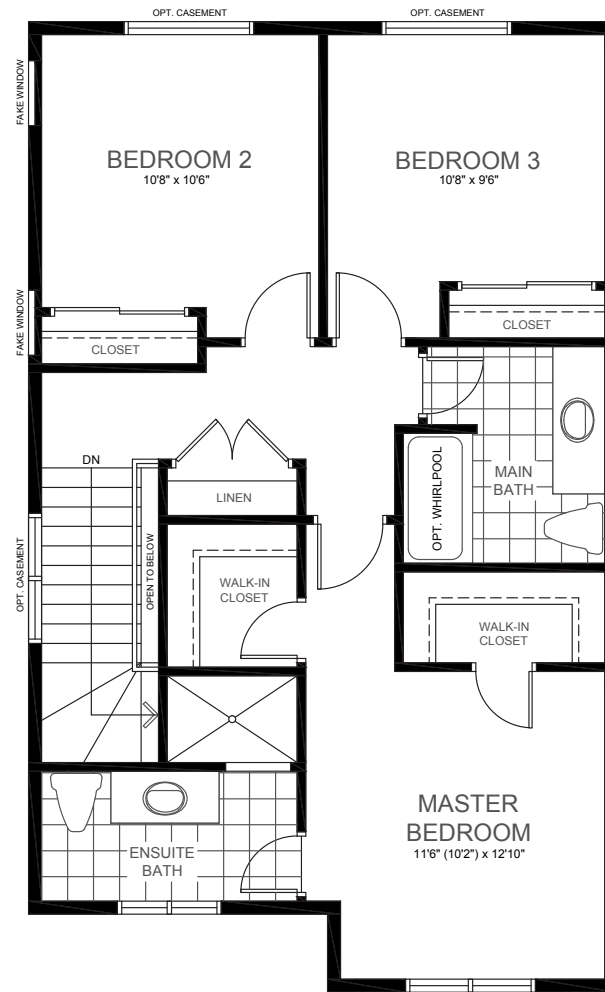

Corner Unit the Roseberry

From
1,419 sq.ft.

Main Floor

Second Floor

Opt. Second Floor

Basement