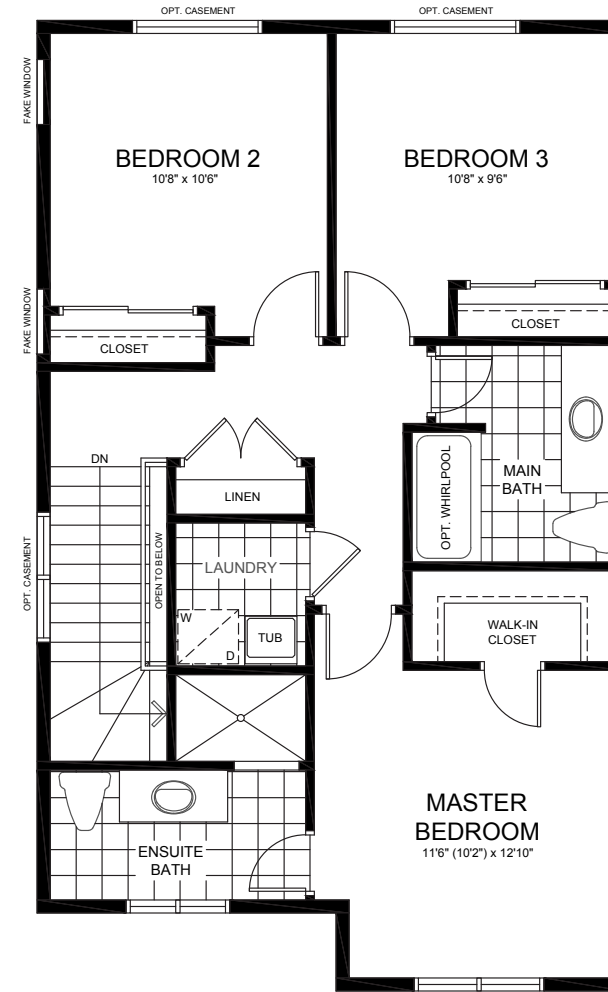

Corner Unit the Roseberry

From
1,419 sq.ft.

Main Floor

Second Floor

Opt. Second Floor

Basement