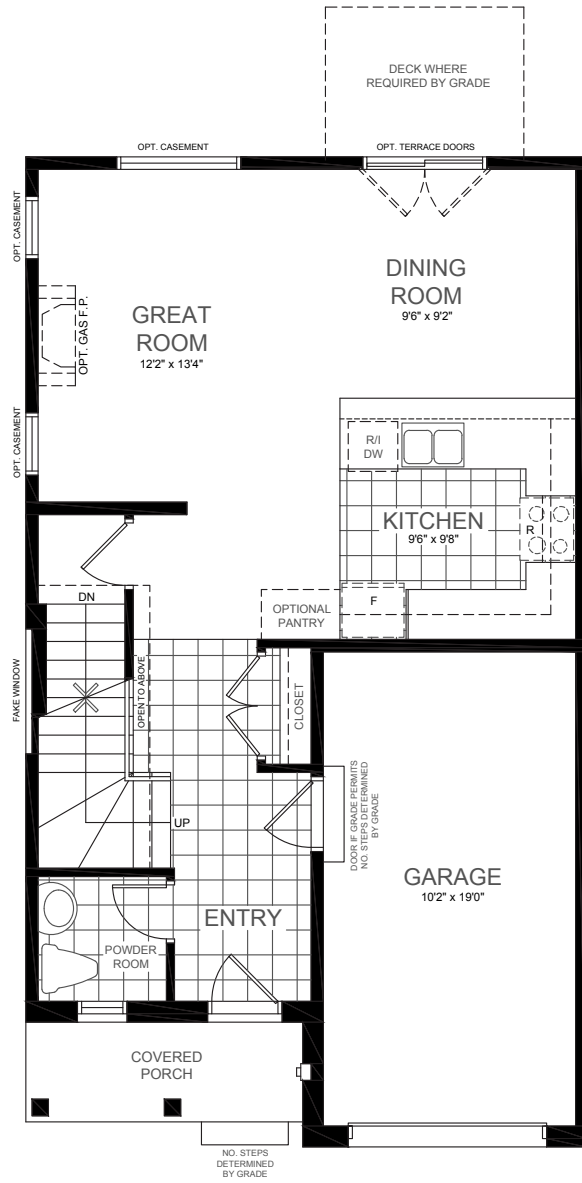

Corner Unit the Roseberry

From
1,419 sq.ft.

Main Floor

Second Floor

Opt. Second Floor

Basement