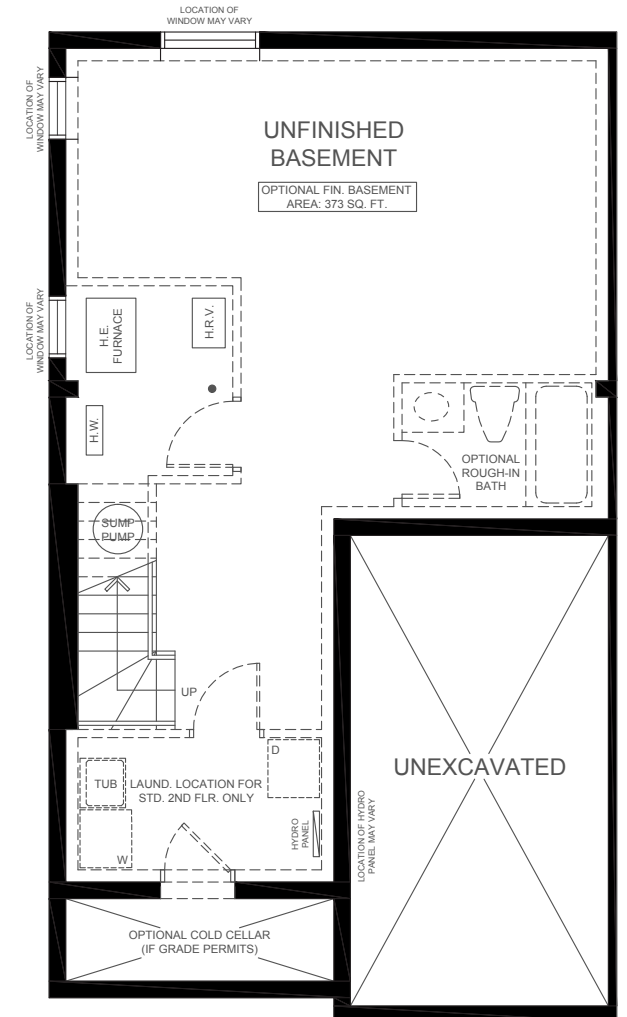

Corner Unit the Roseberry

From
1,419 sq.ft.

Main Floor

Second Floor

Opt. Second Floor

Basement