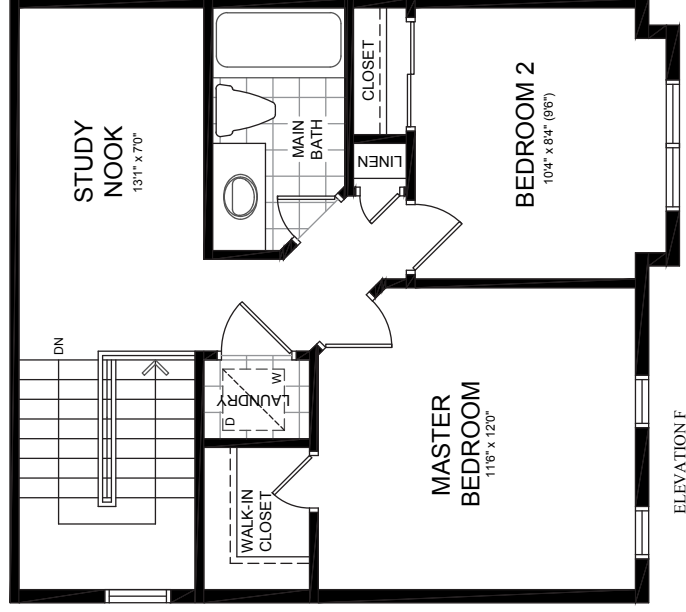

the Garnet

From 1,424 sq.ft.

Main Floor

Second Floor

Opt. Second Floor 1

Opt. Second Floor 2

notes:

---

---

---

---

---

---

All plans and dimensions are approximate and subject to change at the discretion of the Vendor. Actual useable floor space may vary from stated floor area. E. & O.E.