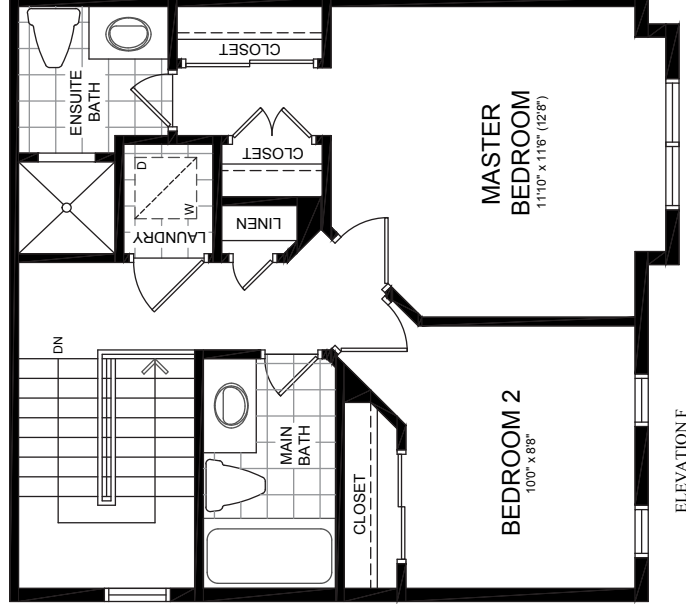

the Garnet

From 1,424 sq.ft.

Main Floor

Second Floor

Opt. Second Floor 1

Opt. Second Floor 2

notes:

---

---

---

---

---

---

All plans and dimensions are approximate and subject to change at the discretion of the Vendor. Actual useable floor space may vary from stated floor area. E. & O.E.