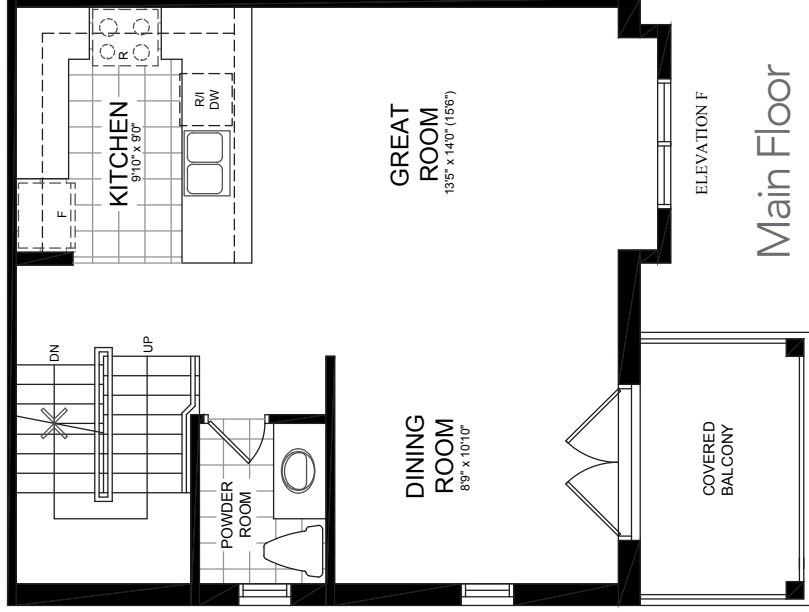

the Garnet

From 1,424 sq.ft.

Main Floor

Second Floor

Opt. Second Floor 1

Opt. Second Floor 2

notes:

---

---

---

---

---

---

All plans and dimensions are approximate and subject to change at the discretion of the Vendor. Actual useable floor space may vary from stated floor area. E. & O.E.