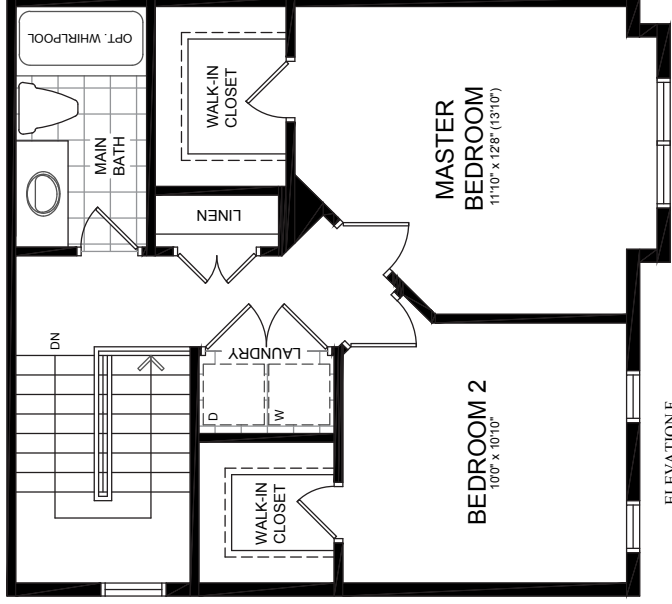

the Garnet

From 1,424 sq.ft.

Main Floor

Second Floor

Opt. Second Floor 1

Opt. Second Floor 2

notes:

---

---

---

---

---

---

All plans and dimensions are approximate and subject to change at the discretion of the Vendor. Actual useable floor space may vary from stated floor area. E. & O.E.